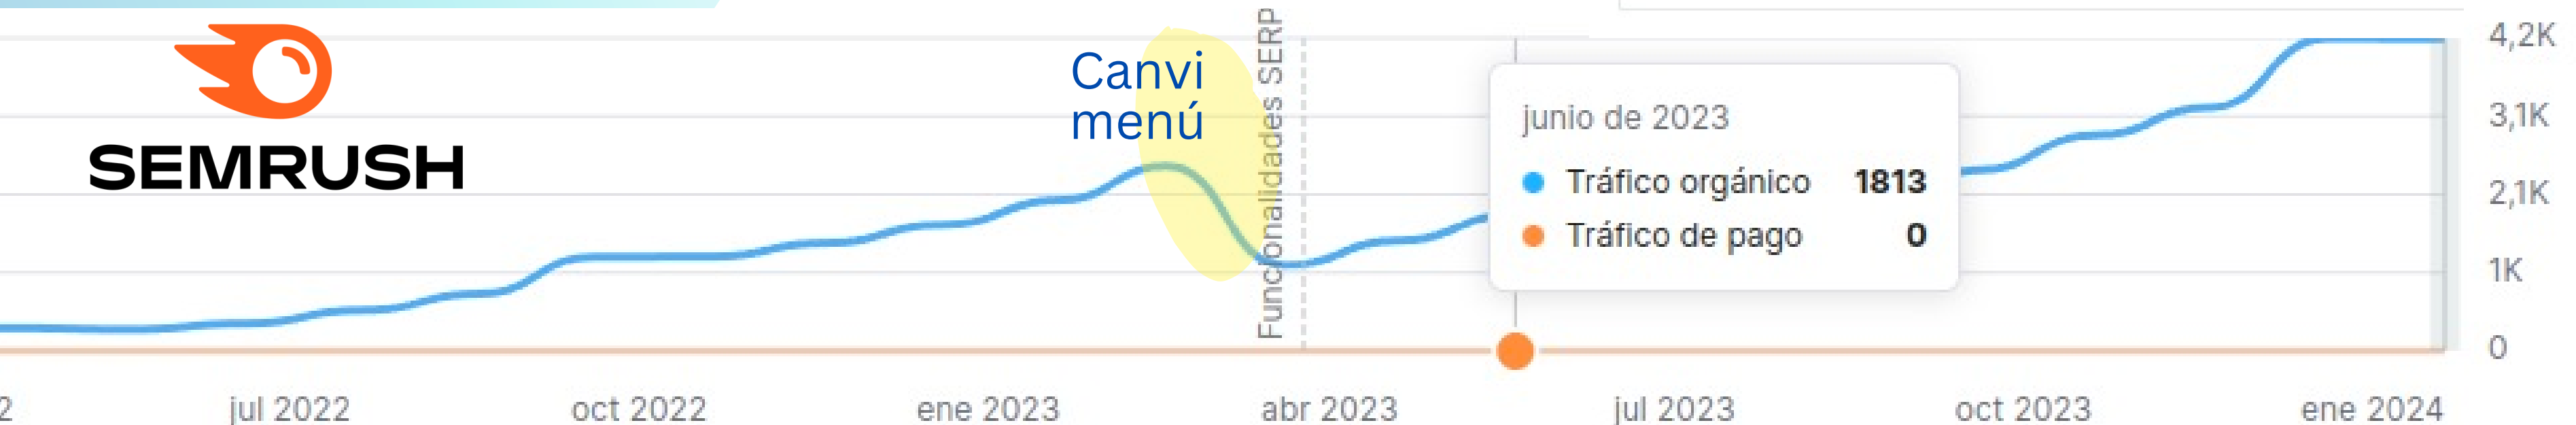

TRÀFIC ORGÀNIC

Més de 5000 persones arriben mensualment al web a través dels cercadors, generant un tràfic orgànic de prop de 20K durant l'estiu

Ubersuggest v4.0.2
Domain: mapilife.com

Domain Overview Keywords by Traffic Backlinks Site Audit

5.5k
Organic Keywords
+63
Since Last Month

18.4k
Organic Monthly Traffic
+4.1k
Since Last Month

16
Domain Authority

1.6k
Backlinks
59
No Follow

Traffic Overview (Oct 23 - Mar 24)

Organic Monthly Traffic